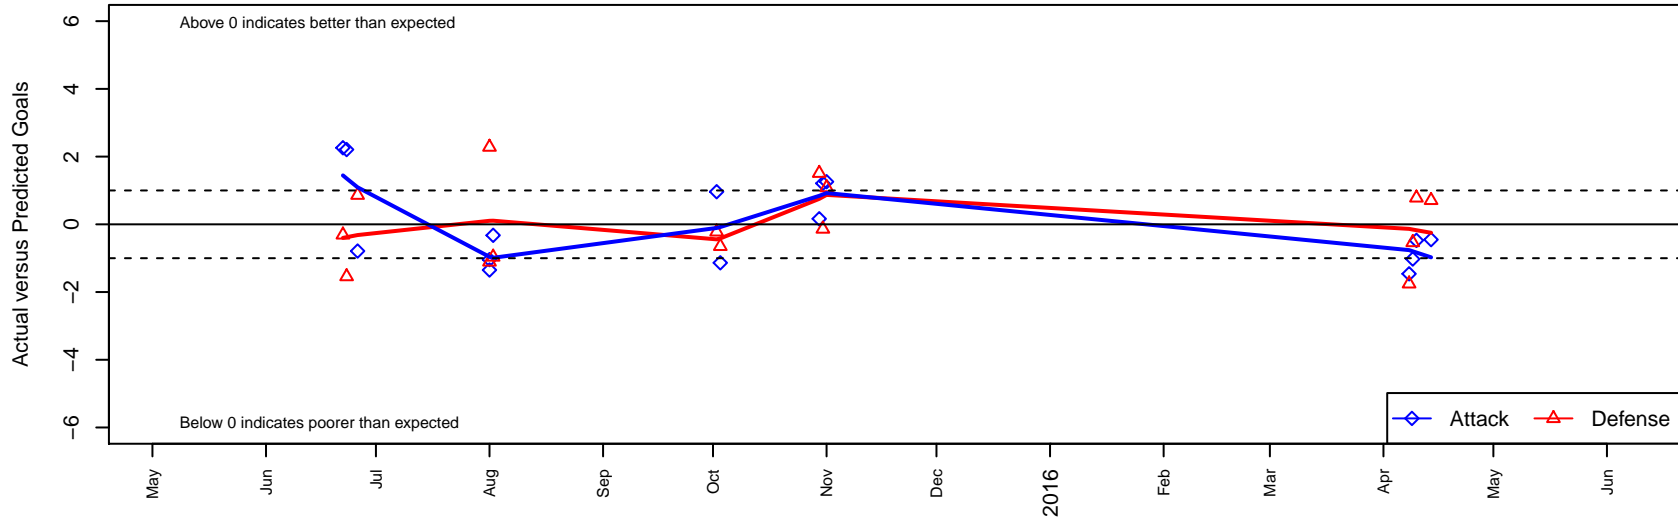

# RSL Academy B02

Salt Lake, UT  
 B02 total strength=1413  
 attack=10.92 defense=6.42

alt names used:  
 Real Salt Lake Academy (UT) (FWD)  
 REAL SALT LAKE RSL ACADEMY U12 (UT)  
 REAL SALT LAKE RSL ACADEMY

Venues played:  
 2015 Far West Regionals U12  
 2015 Surf Cup Surf Super Cup U13  
 2015 FWRL Desert Premier U13

**RSL Academy B02**  
 Dots are actual minus expected GF (blue circles) and GA (red triangles).  
 Blue line is smoothed change in attack strength. Red is smoothed change in defense strength.

**attack and defense variance (black dot)  
relative to other teams  
and top 10 in region**

**attack and defense rating  
relative to others at age  
and all opponents in last 13 months**

**attack and defense rating  
relative to others at age  
and all opponents in last 13 months**

**Performance relative to 13 month average**

**Performance relative to 13 month average**

Distribution of opponents  
Red = Lose zone, Blue = Win zone, Green = Even  
Black line separates win/lose zones