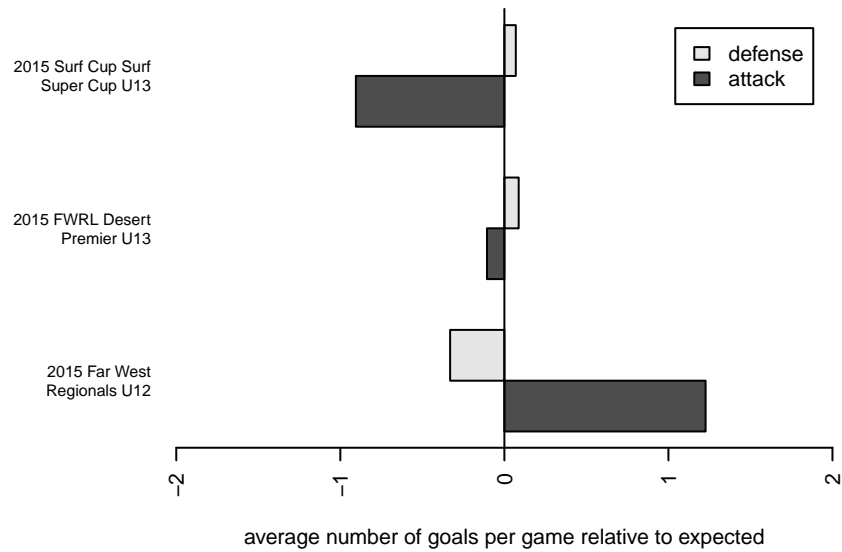

Venues played:  
 2015 Far West Regionals U12  
 2015 Surf Cup Surf Super Cup U13  
 2015 FWRL Desert Premier U13

**RSL Academy B02**  
 Dots are actual minus expected GF (blue circles) and GA (red triangles).  
 Blue line is smoothed change in attack strength. Red is smoothed change in defense strength.

**attack and defense variance (black dot)  
relative to other teams  
and top 10 in region**

**attack and defense rating  
relative to others at age  
and all opponents in last 13 months**

**attack and defense rating  
relative to others at age  
and all opponents in last 13 months**

**Performance relative to 13 month average**

**Performance relative to 13 month average**

Distribution of opponents  
Red = Lose zone, Blue = Win zone, Green = Even  
Black line separates win/lose zones